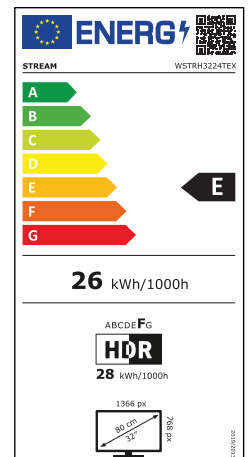

**RECEPTION**

DVB-T2/C/S2 Tuner	Yes
HbbTV	Yes (V2.0)

**MULTIMEDIA FONCTIONS**

Media File Browser	Yes
HDMI CEC / ARC	Yes / HDMI 2
USB Keyboard / Mouse Support	Yes

**STRUCTURAL CHARACTERISTICS**

Screen Size	32" (80 cm)
TV weight without stand	3,15 kg
TV weight with stand	3,25 kg
TV weight in carton box (Without TV Wall mount)	4.27 kg
TV dimensions without stand (L x H x W)	719.5 x 422.7 x 74.8mm
TV dimensions with stand (L x H x W)	719.5 x 472 x 205mm
TV dimensions in carton box (L x H x W)	770 x 465 x 107mm
VESA Pattern	100 x 100

**ECO**

	SDR	HDR
Power consumption ON/ Standby	26 W/≤ 0.5 W	28 W/≤ 0.5 W
Rated power (max)	56 W	56 W
Energy consumption / 1000 hours	26 kWh/1000h	28 kWh/1000h
Power supply	AC 100-240V 50/60Hz	AC 100-240V 50/60Hz
Energy Class (A to G)	E	F

**DESIGN**

Color	Black
Stand model	Plastic
Slim	Yes
Frameless	Yes

**STANDARD**

Certification	CE / ROHS
---------------	-----------

**CONFORT**

Favorite Channels list	Yes
Parental Control	Yes
Hotel Mode	No
Electronic Program Guide (EPG)	Yes
TELETEXT	Yes
SUBTITLES	Yes

**ACCESSORIES**

Jack adapter	No
Manual	Yes
Remote Control Type	Magic Remote (MR20GA)
Battery Type	2 x AA

Netflix streaming membership required.  
Amazon, Prime Video and all related logos are trademarks of Amazon.com, Inc. or its affiliates.  
Amazon Prime membership and/ or Prime Video fees apply. See prime video.com for details.